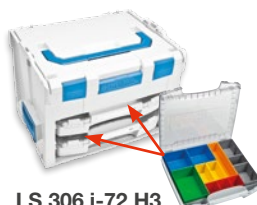

LB 374
Part No. 121014677
XL Deep empty

LS 306 i-72 H3
Part No. 6000000348
Empty top/ 2 x inset trays

£ 137.00 + VAT